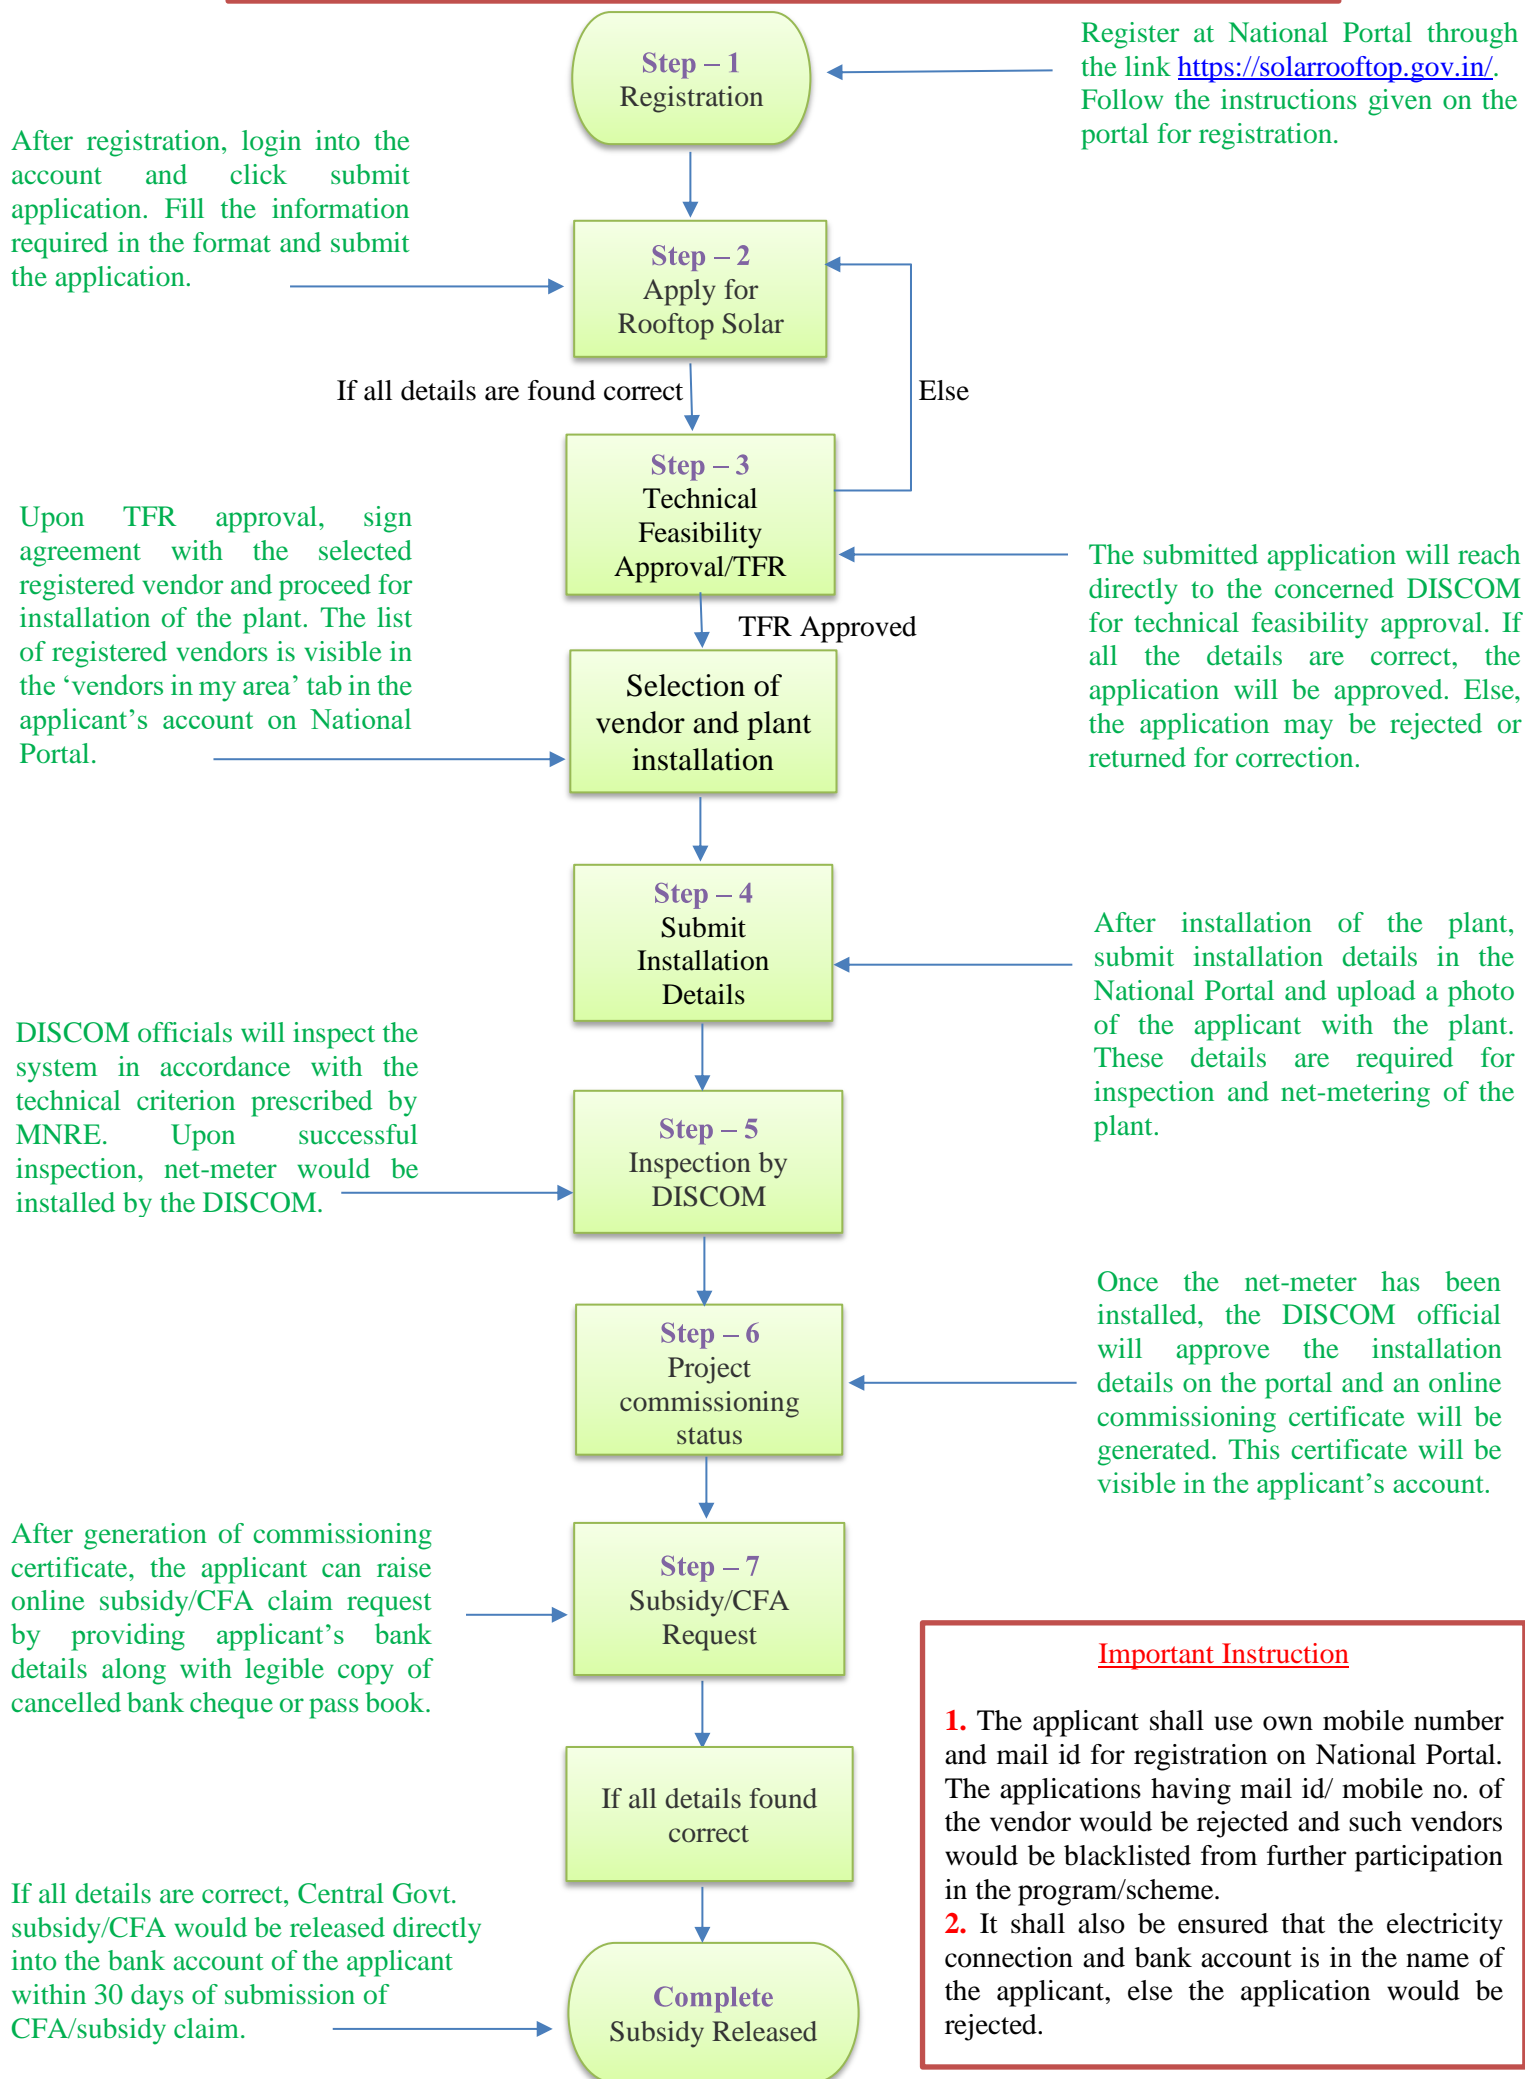

Suitable Rooftop Solar Plant Capacity for households

Average Monthly Electricity Consumption (units)	Suitable Rooftop Solar Plant Capacity
0-150	1 – 2 kW
150-300	2 – 3 kW
>300	Above 3 kW

Subsidy for Group Housing Society/ Resident Welfare Association (GHS/RWA)

Online Applications may be submitted on the National Portal at <https://pmsuryaghar.gov.in>

Note: For detailed information, scheme guidelines may be referred.

Procedure for installation of rooftop solar plant through National